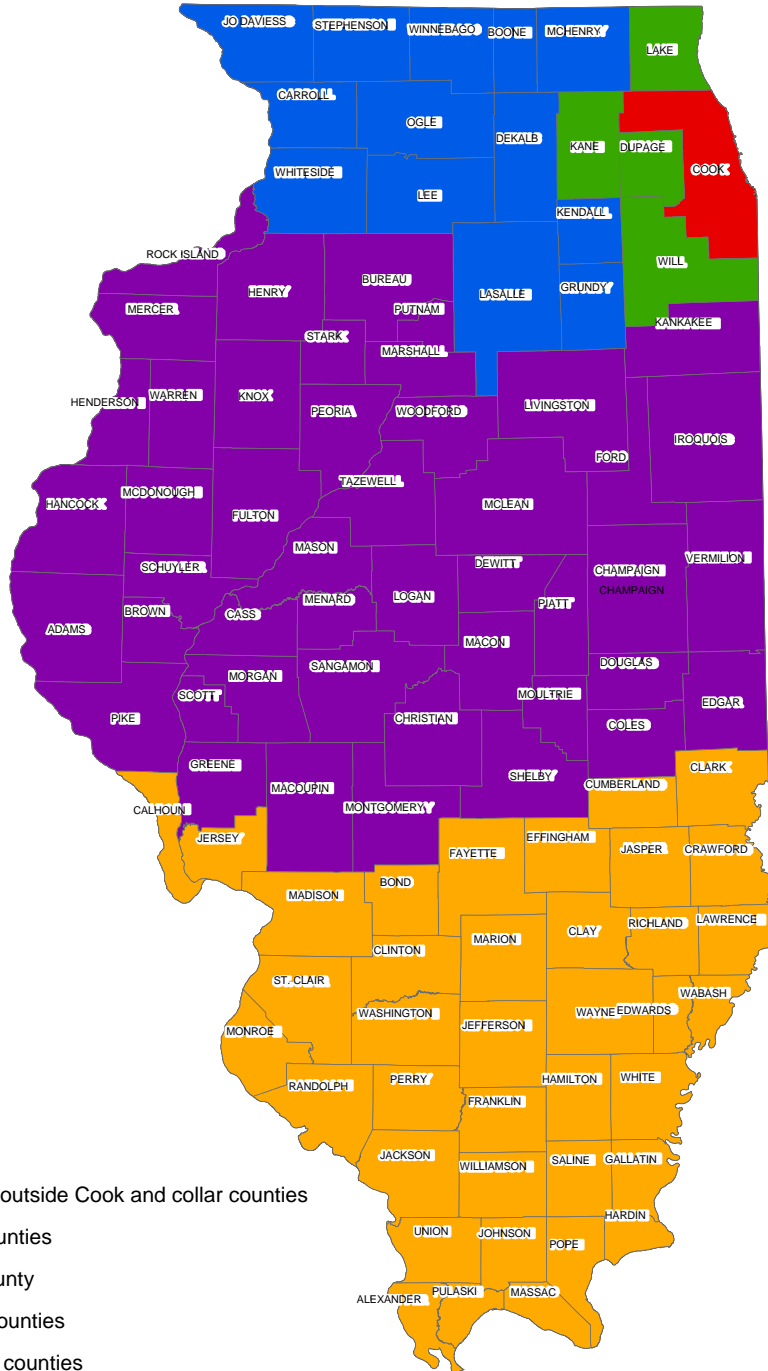

ILLINOIS REGIONS

Legend

Region

- Northern outside Cook and collar counties
- Collar counties
- Cook County
- Central counties
- Southern counties

Regions represent the divisions of the U.S. District Courts of Illinois. Cook and Collar county regions are subsets of the Northern U.S. Courts of Illinois.