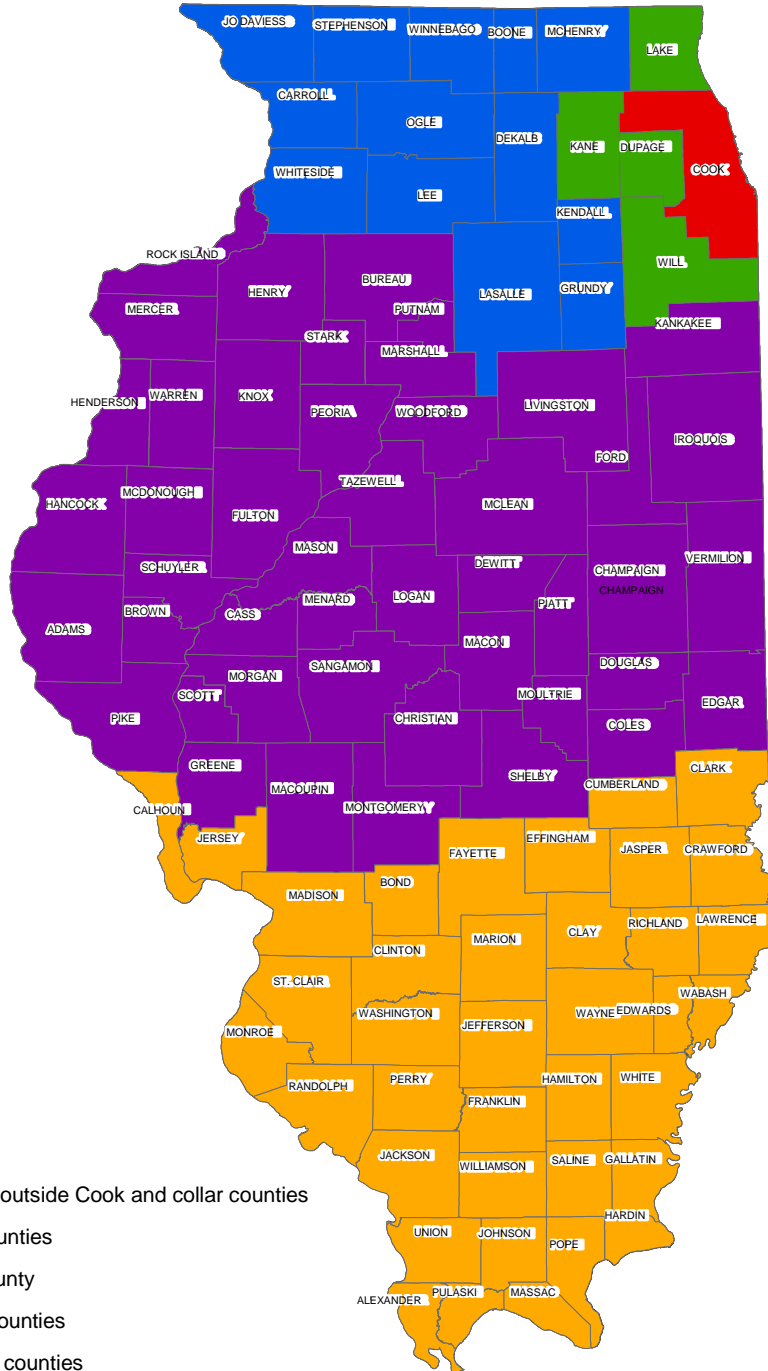

ILLINOIS REGIONS

Legend

Region

- Northern outside Cook and collar counties
- Collar counties
- Cook County
- Central counties
- Southern counties

**Regions represent the divisions of the U.S. District Courts of Illinois
Cook and Collar counties are subsets of the Northern U.S. Courts of Illinois regions.**