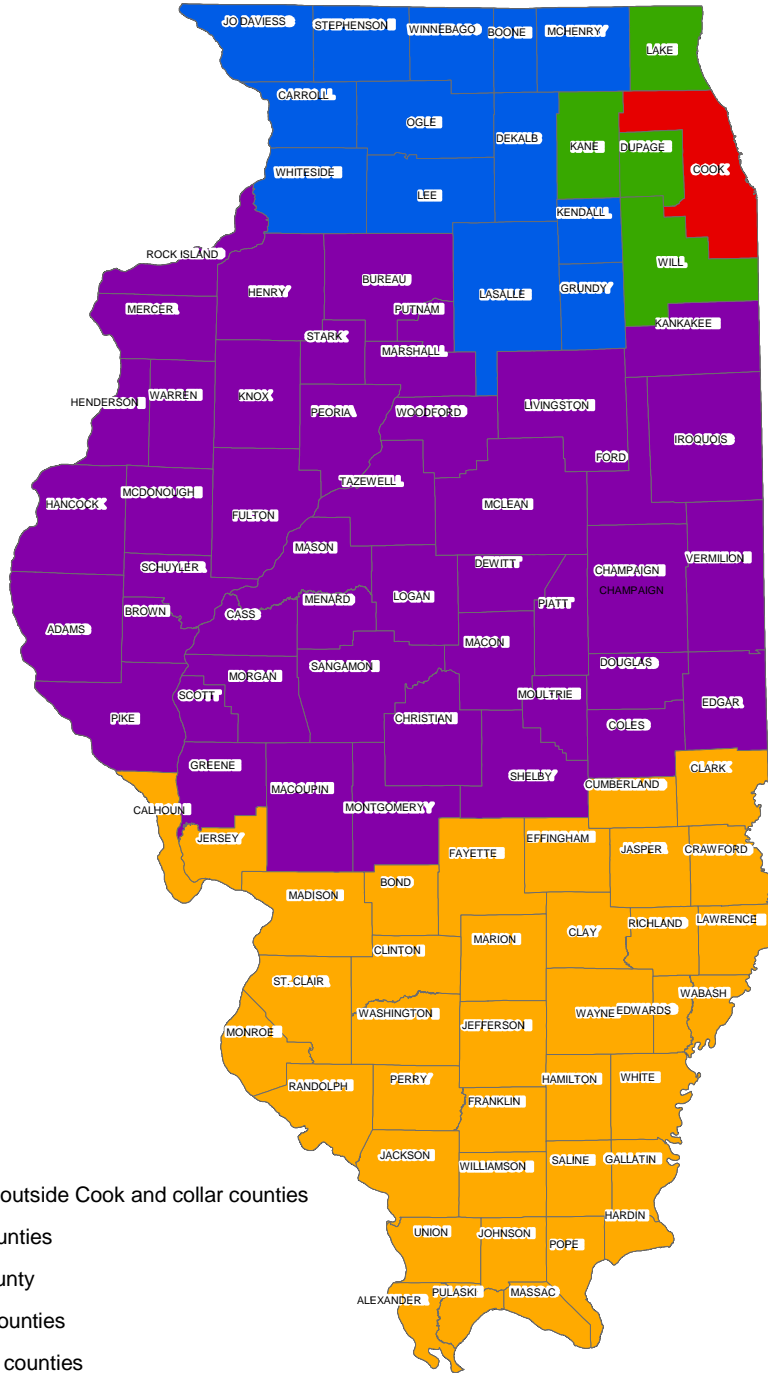

ILLINOIS REGIONS

Legend

Region

-  Northern outside Cook and collar counties
-  Collar counties
-  Cook County
-  Central counties
-  Southern counties

Regions represent the divisions of the U.S. District Courts of Illinois. Cook and Collar county regions are subsets of the Northern U.S. Courts of Illinois.